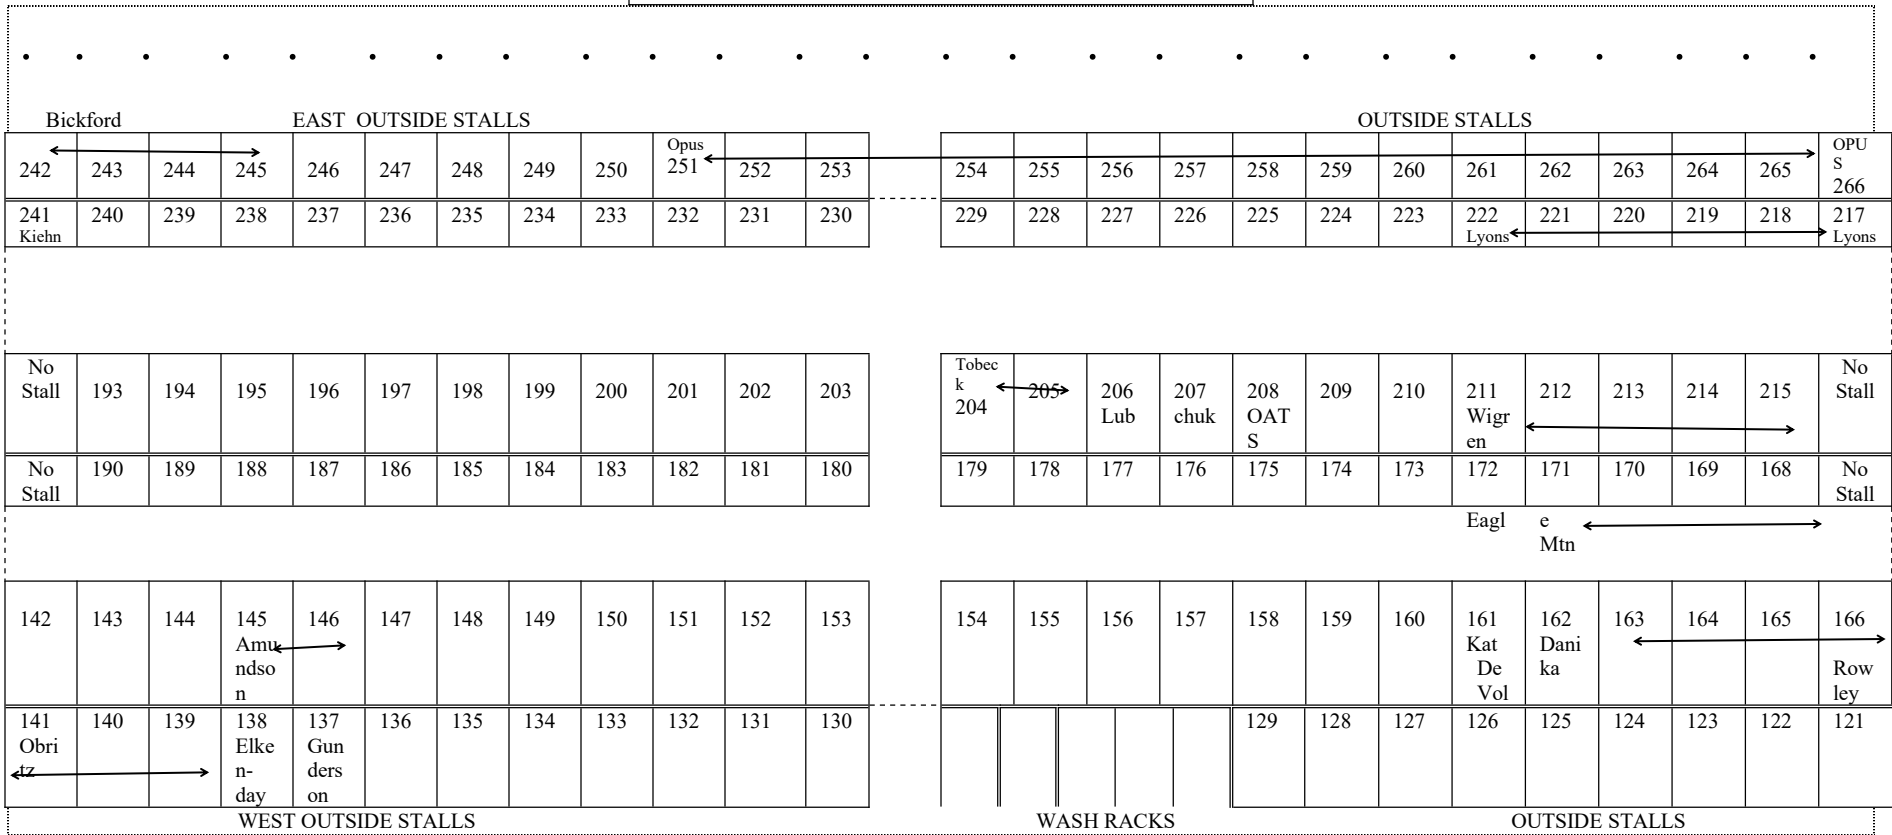

Evergreen Equestrian Park
STALL CHART
 Region 5 Sport Horse Championship Stabling 2021

BARN 105

← NORTH 96 inside stalls

- 46 outside stalls
- 10' wide x 10' deep x 8' high stalls with 5' wide sliding doors
- Cement aisleways
- Rubber mats on paved stall floors (inside stalls)
- Stalls are NOT convertible