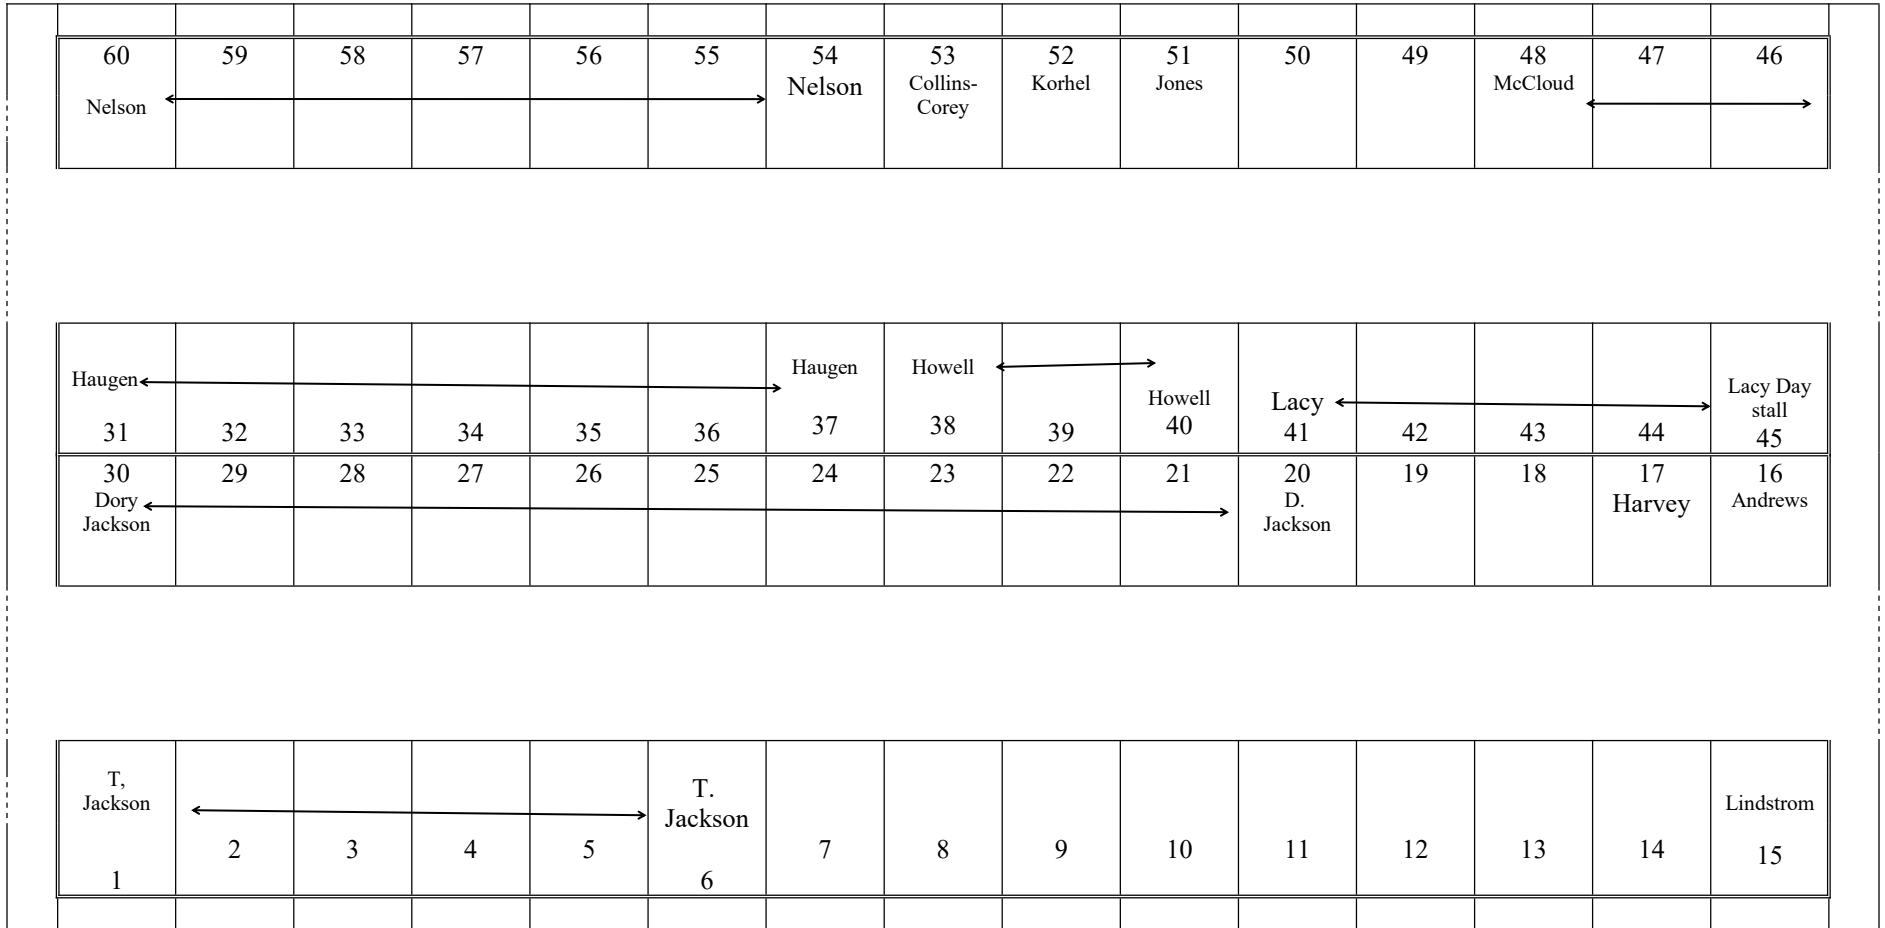

Evergreen Equestrian Park
STALL CHART BARN 102
 Region 5 Sport Horse Championships 2021

← West ↑ North

60 Inside Stalls
 10' wide x 10' deep x 8' high with 5' wide sliding doors
 Cement aisleways
 Rubber padded on pavement stall floors