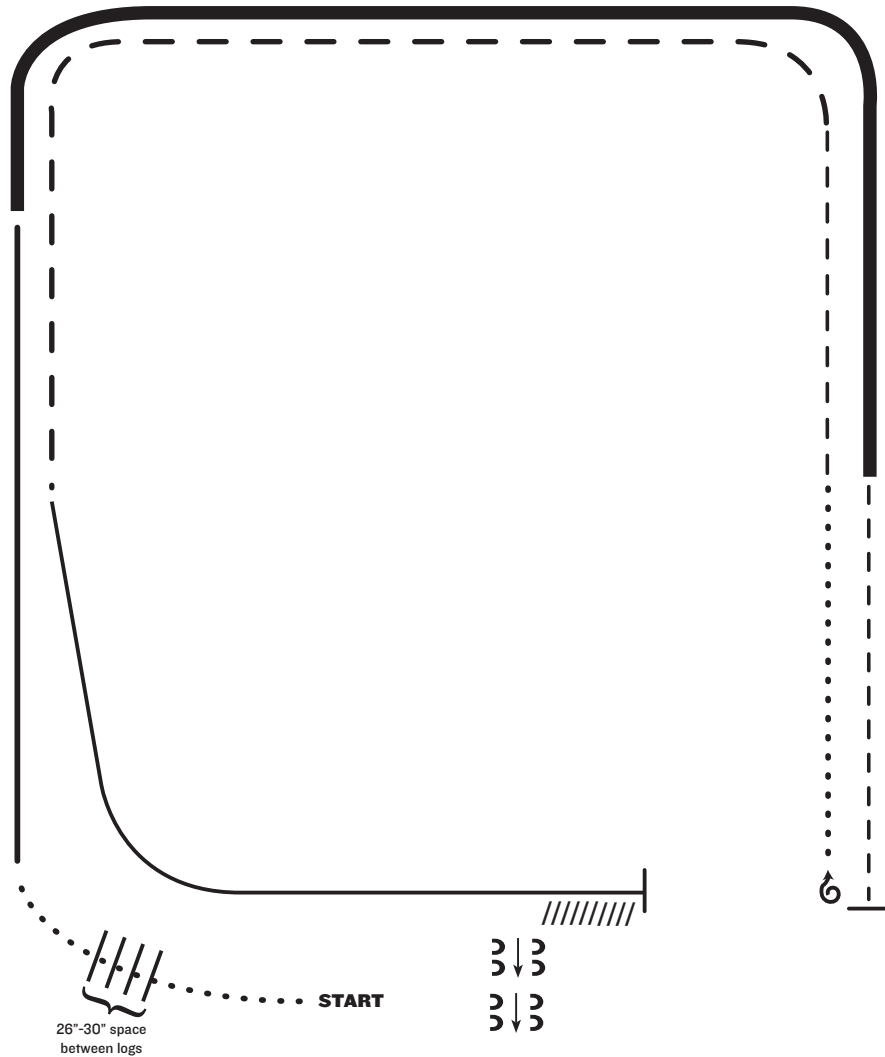

RANCH RIDING - PATTERN 6

Class 551 HA/AA Ranch Horse
Class 589 Arabian Ranch Horse

1. Walk
2. Walk over logs
3. Lope right lead
4. Extended lope (right lead)
5. Trot
6. Stop, 1 1/2 turns right
7. Walk
8. Trot
9. Extended trot
10. Lope left lead
11. Stop and Back
12. Side pass right

Note: The drawn description of this pattern is only intended for the general depiction of the pattern. Exhibitors should utilize the arena space to best exhibit their horses.

RANCH RIDING – PATTERN 10 Class 629 Arabian Ranch ATR
Class 620 HA/AA Ranch ATR

Note: The drawn description of this pattern is only intended for the general depiction of the pattern. Exhibitors should utilize the arena space to best exhibit their horses.